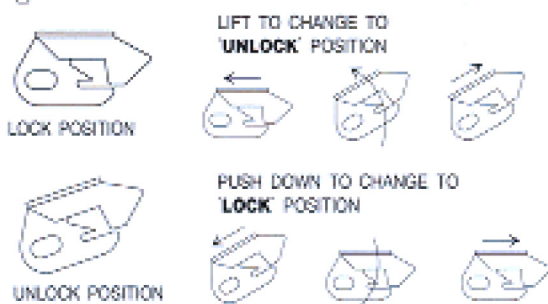

• Height doesn't include Wheels (60mm) or Plinth (85mm)

Optional Locking System on Top Drawer (Each drawer can be equipped with an independent key lock)

Plunger Lock

Key Lock

Key Lock & Changeable Combination Lock

How to use drawer hook?

Features of Handle

- Simple and smart look
- Accentuated with red rim around
- Steady work
- Integrated card holder