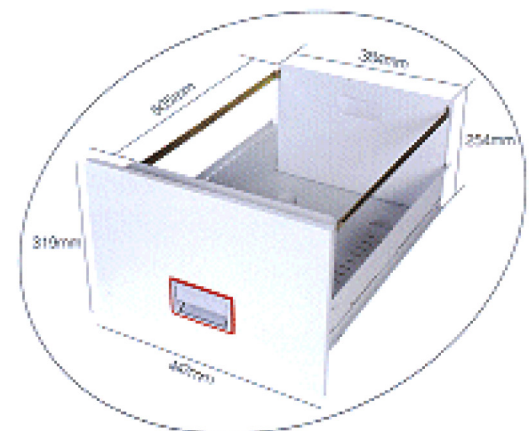

A smart and strong **DONOVAN'S** Fire Filing Cabinet (DFC) gives more convenience and satisfaction at your home or in the office.

The drawer is wide and deep enough for keeping much more document files. In addition, it can also hold folders with setting separate hanging bars.

DFC will act an important role in keeping your valuable documents and personal belongings safe and sound from a sudden fire or a pilferage.

- Three models available. (2 drawers, 3 drawers, 4 drawers)
- Four different locks available. (Plunger Lock, Digital Lock, Key Lock, Changeable Combination Lock, Key Lock & Changeable Combination Lock)
- All drawers can be locked with just one locking device on the top drawer.
- Each drawer can be locked independently.

• Drawer size : H254 X W384 X D505mm
(10.0 X 15.1 X 19.8")

	DFC2000	DFC3000	DFC4000
Outside (mm/inch)	722 / 28.4	1064 / 41.8	1406 / 55.3
Width (mm/inch)	528 / 20.7	528 / 20.7	528 / 20.7
Depth (mm/inch)	675 / 26.5	675 / 26.5	675 / 26.5
Weight (kgs/lbs)	145 / 319.6	206 / 454.1	266 / 586.4

• Height doesn't include Wheels (60mm) or Plinth (85mm)

Optional Locking System on Top Drawer (Each drawer can be equipped with an independent key lock)

Plunger Lock

Key Lock

Key Lock & Changeable Combination Lock