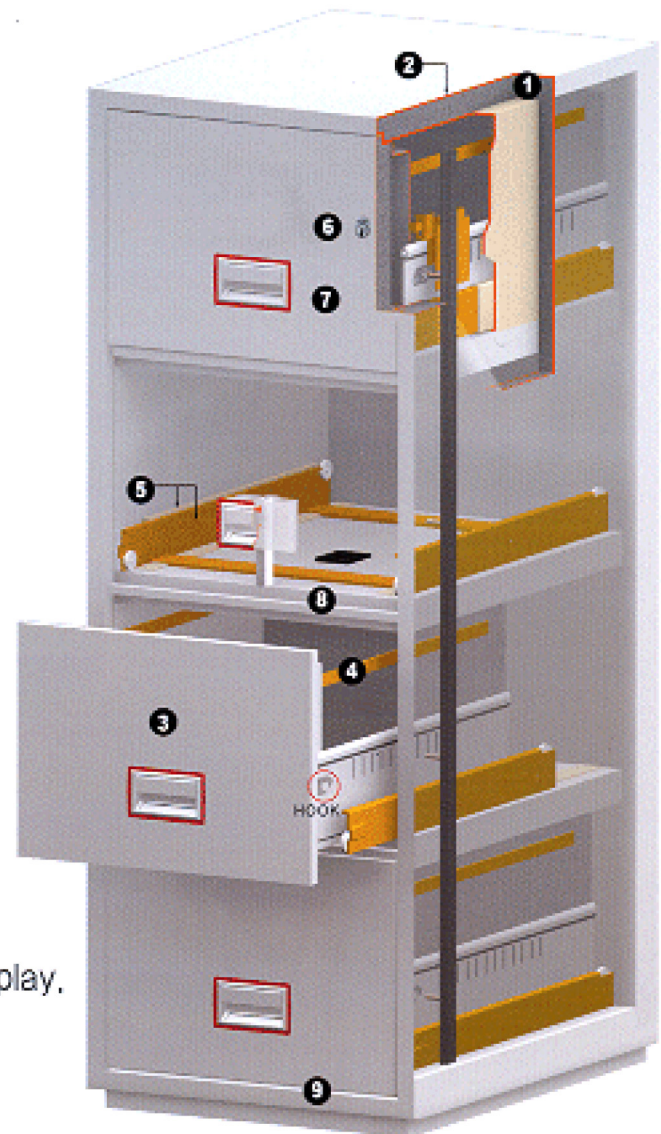

A smart and strong **DONOVAN'S** Fire Filing Cabinet (DFC) gives more convenience and satisfaction at your home or in the office.

The drawer is wide and deep enough for keeping much more document files. In addition, it can also hold folders with setting separate hanging bars.

DFC will act an important role in keeping your valuable documents and personal belongings safe and sound from a sudden fire or a pilferage.

- Three models available. (2 drawers, 3 drawers, 4 drawers)
- Four different locks available. (Plunger Lock, Digital Lock, Key Lock, Changeable Combination Lock, Key Lock & Changeable Combination Lock)
- All drawers can be locked with just one locking device on the top drawer.
- Each drawer can be locked independently.

• Height doesn't include Wheels (60mm) or Plinth (85mm)

Optional Locking System on Top Drawer (Each drawer can be equipped with an independent key lock)

Plunger Lock

Key Lock

Key Lock & Changeable Combination Lock

Digital Lock

Features

- ① Insulation is **DOXOVAN'S** own amazing fire resistant STYRONITE F.
- ② Electrolytic zinc-coated steel sheet used.
- ③ Paint and Finish : On the top quality antirust urethane epoxy primer and durable urethane hammer-tone finish make the surface brighter and more smooth, preventing from scratches or wornout.
- ④ Setting separate hanging bars, the drawer can hold folders.
- ⑤ Heavy duty suspension slide rails make the drawer move back and forth smoothly and endure the weight up to 50kgs.
- ⑥ A plunger lock looks smart and gives more convenience and satisfaction.
- ⑦ Simply designed rimmed knob and card holder looks smart.
- ⑧ Each drawer is isolated from the others in fire insulation.
- ⑨ One piece frame of drawer fits to the body without play.
- ⑩ Tight construction of body and drawer prevents from smoke and heat.